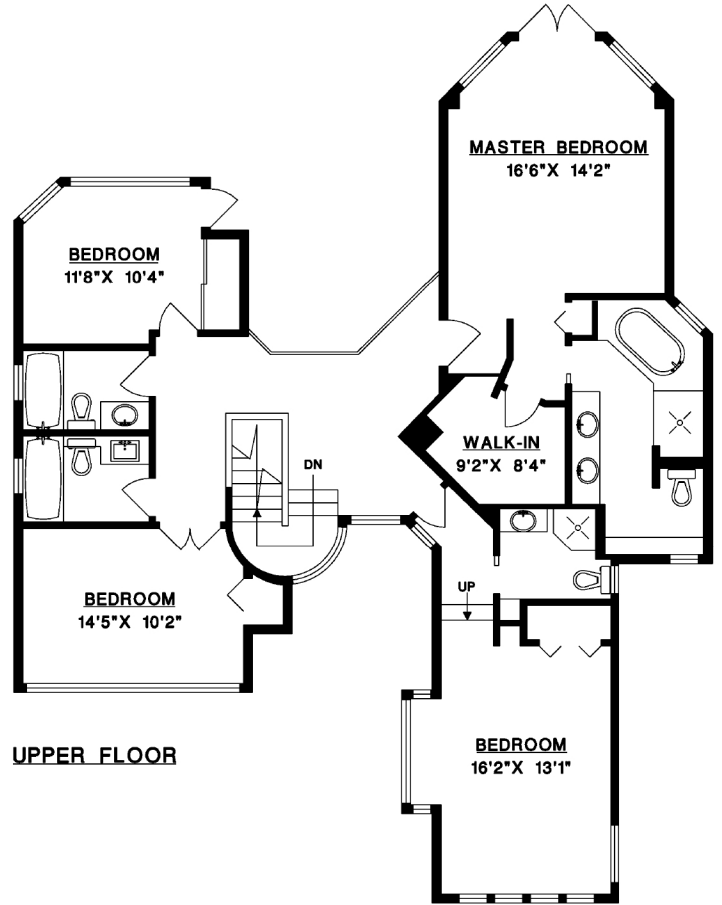

JASON SOPROVICH

EXCELLENCE IN THE LUXURY HOME MARKET

604.817.8812

5429 MONTE BRE PLACE WEST VANCOUVER

MAIN FLOOR	1,658 SQ.FT.
UPPER FLOOR	1,533 SQ.FT.
LOWER FLOOR	1,249 SQ.FT.
TOTAL	4,440 SQ.FT.

ROYAL LEPAGE
SUSSEX - JASON SOPROVICH