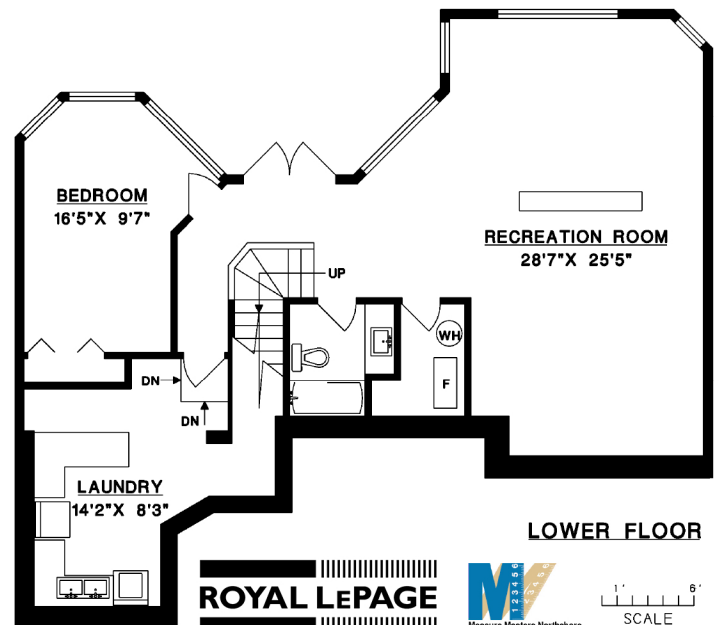

JASON SOPROVICH

EXCELLENCE IN THE LUXURY HOME MARKET

604.817.8812

5429 MONTE BRE PLACE WEST VANCOUVER

MAIN FLOOR	1,658 SQ.FT.
UPPER FLOOR	1,533 SQ.FT.
LOWER FLOOR	1,249 SQ.FT.
TOTAL	4,440 SQ.FT.

ROYAL LEPAGE
SUSSEX - JASON SOPROVICH