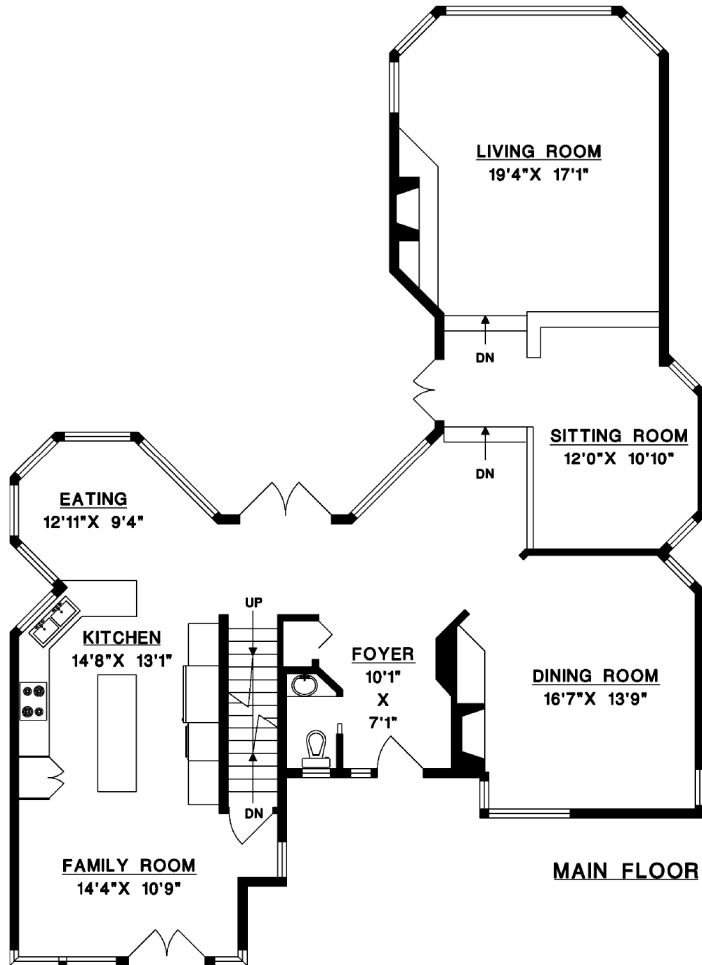

JASON SOPROVICH

EXCELLENCE IN THE LUXURY HOME MARKET

604.817.8812

5429 MONTE BRE PLACE WEST VANCOUVER

MAIN FLOOR	1,658 SQ.FT.
UPPER FLOOR	1,533 SQ.FT.
LOWER FLOOR	1,249 SQ.FT.
TOTAL	4,440 SQ.FT.

ROYAL LEPAGE
SUSSEX - JASON SOPROVICH