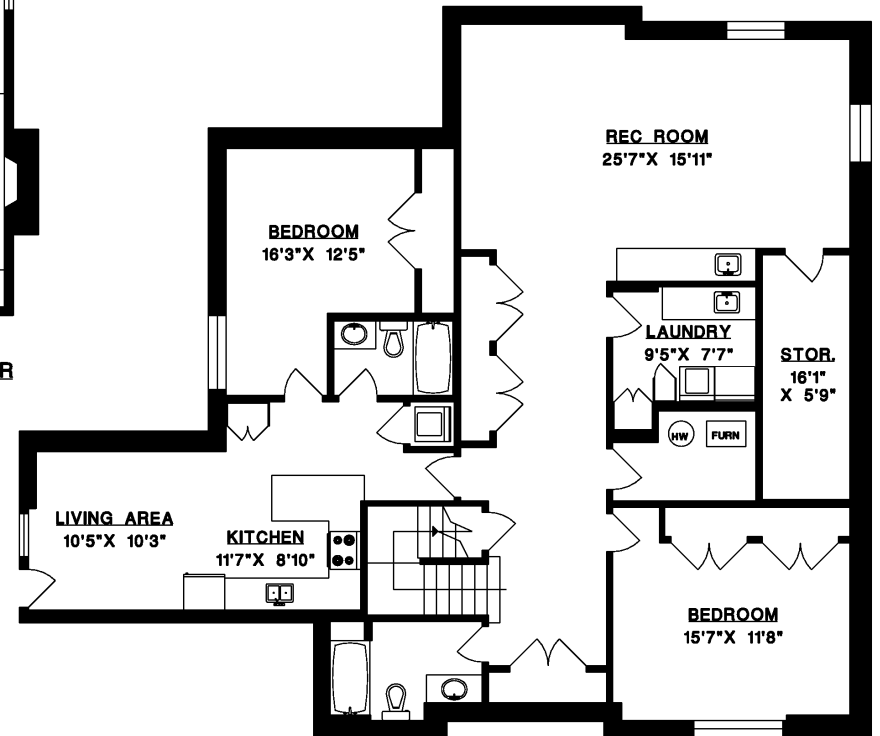

4062 VIRGINIA CRESCENT, NORTH VANCOUVER

MAIN FLOOR   2,089 SQ.FT.
UPPER FLOOR   1,592 SQ.FT.
LOWER FLOOR   2,048 SQ.FT.
TOTAL   **5,729 SQ.FT.**
GARAGE   470 SQ.FT.

JASON SOPROVICH

EXCELLENCE IN THE LUXURY HOME MARKET

604.817.8812

rennie