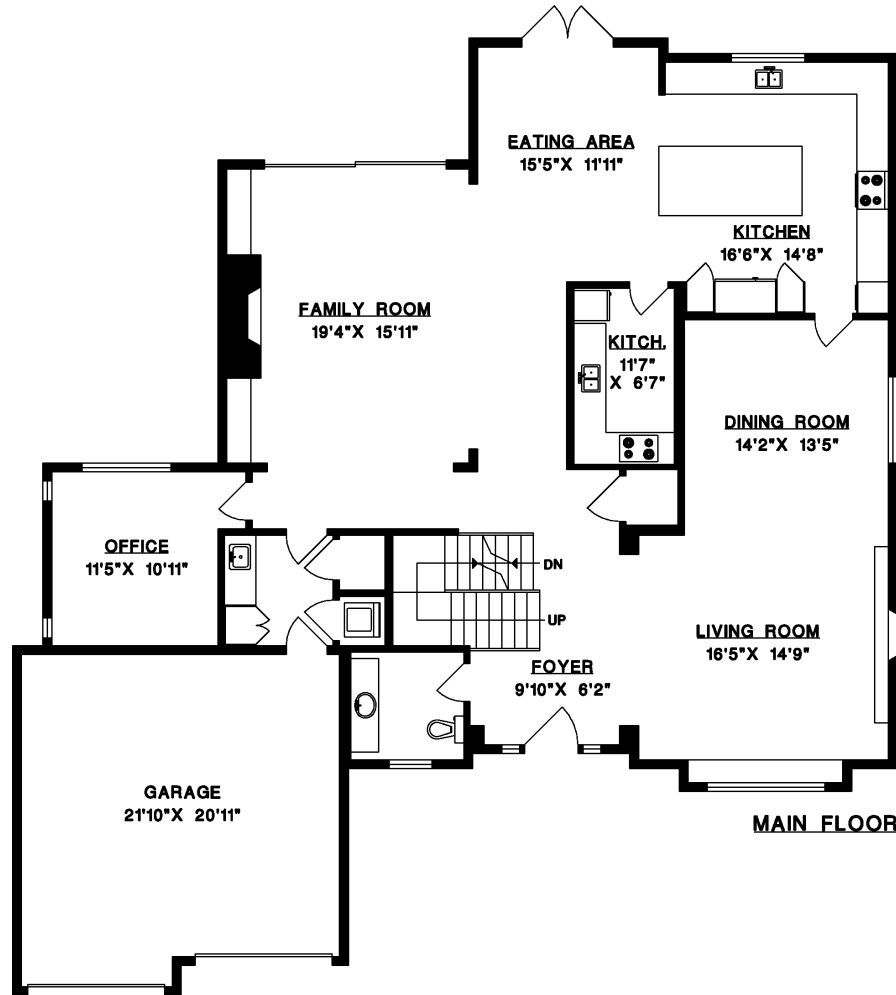

4062 VIRGINIA CRESCENT, NORTH VANCOUVER

MAIN FLOOR   2,089 SQ.FT.
UPPER FLOOR   1,592 SQ.FT.
LOWER FLOOR   2,048 SQ.FT.
TOTAL   **5,729 SQ.FT.**
GARAGE   470 SQ.FT.

JASON SOPROVICH

EXCELLENCE IN THE LUXURY HOME MARKET

604.817.8812

rennie