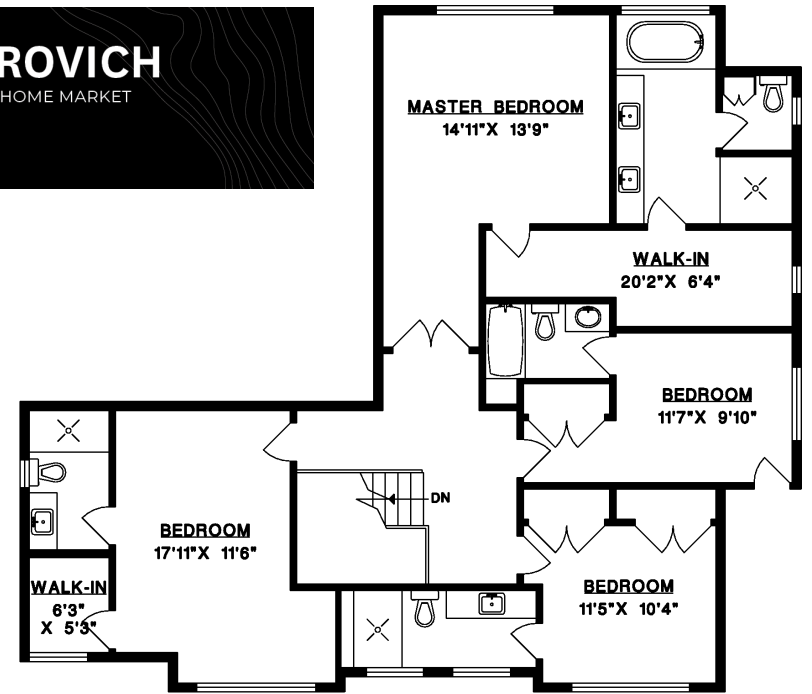

4062 VIRGINIA CRESCENT, NORTH VANCOUVER

MAIN FLOOR   2,089 SQ.FT.
UPPER FLOOR   1,592 SQ.FT.
LOWER FLOOR   2,048 SQ.FT.
TOTAL   **5,729 SQ.FT.**
GARAGE   470 SQ.FT.

JASON SOPROVICH

EXCELLENCE IN THE LUXURY HOME MARKET

604.817.8812

rennie