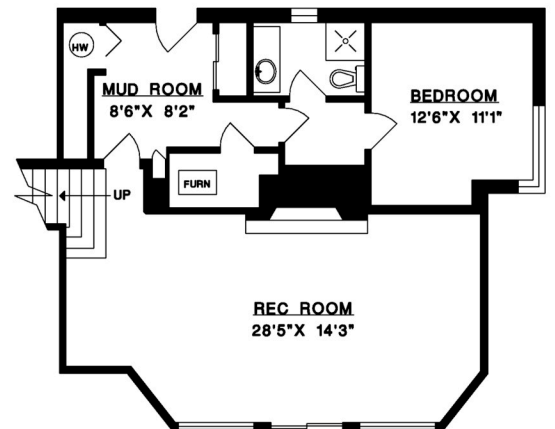

JASON SOPROVICH

EXCELLENCE IN THE LUXURY HOME MARKET

604.817.8812

815 PYRFORD ROAD

WEST VANCOUVER

MAIN FLOOR 2,162 SQ.FT.

LOWER FLOOR 877 SQ.FT.

TOTAL 3,039 SQ.FT.

DECK 606 SQ.FT.

STUDIO 187 SQ.FT.

STORAGE 159 SQ.FT.

Sussex Realty - Jason Soprovich

604 929-8229