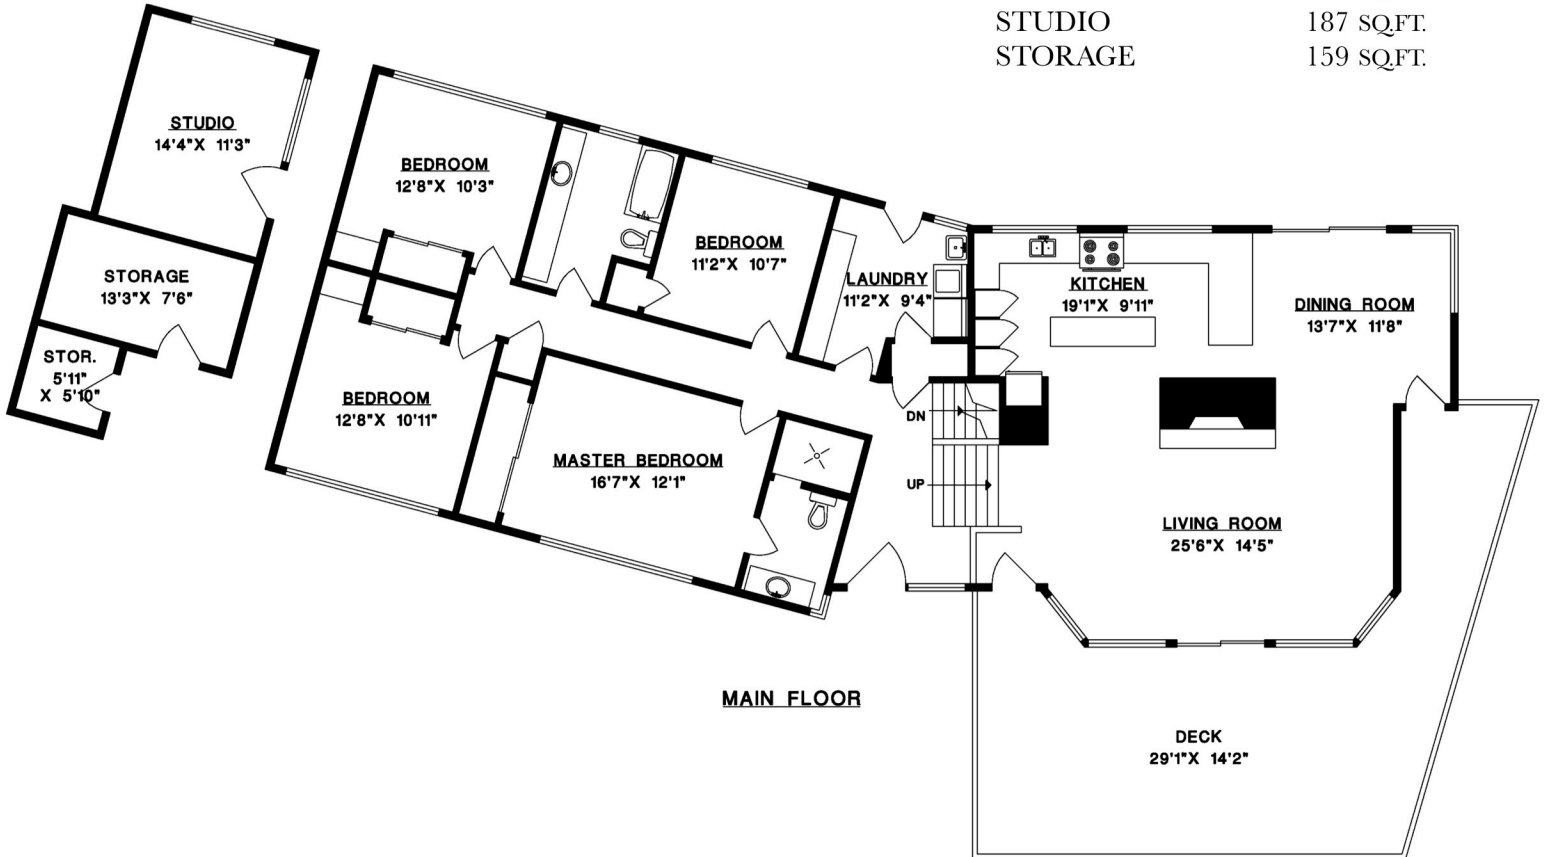

JASON SOPROVICH

EXCELLENCE IN THE LUXURY HOME MARKET

604.817.8812

815 PYRFORD ROAD

WEST VANCOUVER

MAIN FLOOR 2,162 SQ.FT.

LOWER FLOOR 877 SQ.FT.

TOTAL 3,039 SQ.FT.

DECK 606 SQ.FT.

STUDIO 187 SQ.FT.

STORAGE 159 SQ.FT.

Sussex Realty - Jason Soprovich

604 929-8229